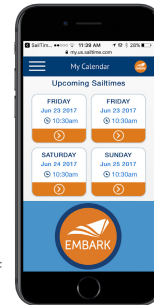

It's the smart way to own the boat you want, while we help with your expenses. We provide a lease payment, and professionally manage the care of the vessel.

Owner Membership in the SailTime program eliminates the work and hassles of traditional boat ownership. Also, through SailTime's relationship with the manufacturers, you will be able to receive our exclusive, no-haggle pricing for new built-to-order boats.

3. SailTime Training

Whether you're new to sailing or an old hand who wants to brush up your skills, our award winning training centers and instructors are here to help.

As the country's largest network of ASA Sailing Schools, we offer 28 locations for training certification.

4. Global Access with SailTime Plus

At one of our more than 30 global locations, SailTime Members can make a SailTime Plus reservation to use a boat in another location. With a standardized pricing plan in place Members can have a boating experience in many locations, usually not available through a traditional charter company.

5. SailTime Scheduler

The SailTime Scheduler easily manages reservations as an on-line, hassle-free scheduling system. Accessible 24/7, Members can make reservations to plan a sail for a day or even put together a week long excursion. Our sophisticated software manages bookings and evenly shares time between the Members to ensure everyone has the appropriate number of 'sailtimes' each month.

SailTime Fees

Joining Fee

A Joining fee is required when someone first becomes a Member. This fee minimally covers the initial "checkout" process that everyone is required to perform before they can operate any vessel.

This private checkout is administered on the member's boat in their home location. The fee may vary by base location.

Annual Membership Fees

This will vary by location, the size and type of boat that you choose, plus the amount of boating that you want to do each month. Contact regional bases for their pricing.

Membership Term

All SailTime memberships are based on a 12 month term.